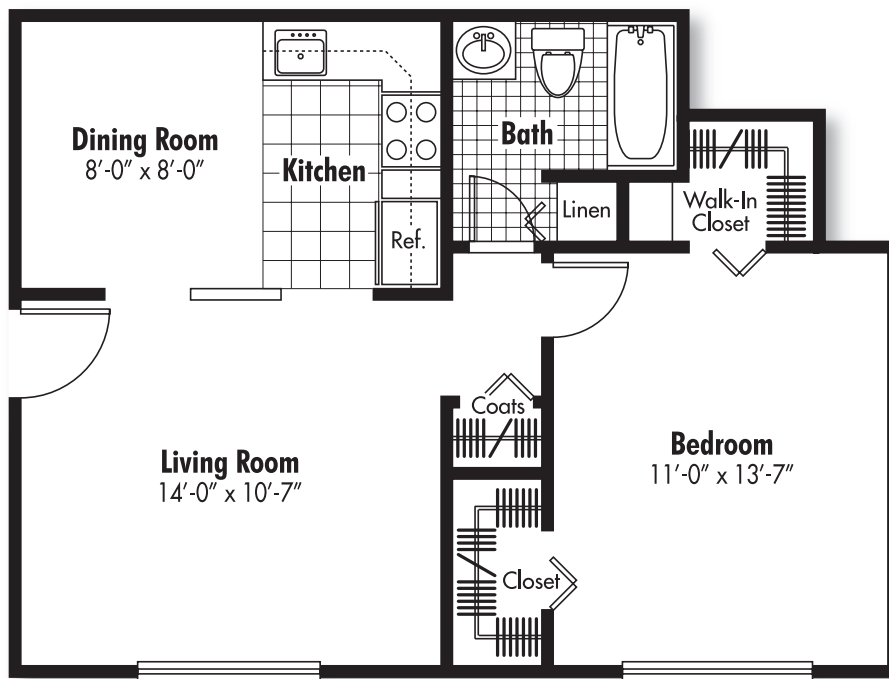

THE CHELSEA

1 Bedroom/1 Bath

500 Sq. Ft.

Village Manor

A·P·A·R·T·M·E·N·T·S

THE DEVONSHIRE

1 Bedroom/1 Bath

Premium End View Location

550 Sq. Ft.

Village Manor

A·P·A·R·T·M·E·N·T·S

THE DALTON

1 Bedroom/1 Bath

525-550 Sq. Ft.

Village Manor

A·P·A·R·T·M·E·N·T·S

THE EDDINGTON

1 Bedroom/1 Bath

650 Sq. Ft.

Village Manor

A·P·A·R·T·M·E·N·T·S

THE ESSEX

1 Bedroom/1 Bath

Premium End View Location

650 Sq. Ft.

Village Manor

A·P·A·R·T·M·E·N·T·S

THE FARNSWORTH

1 Bedroom/1 Bath

Premium End View Location

750 Sq. Ft.

Village Manor