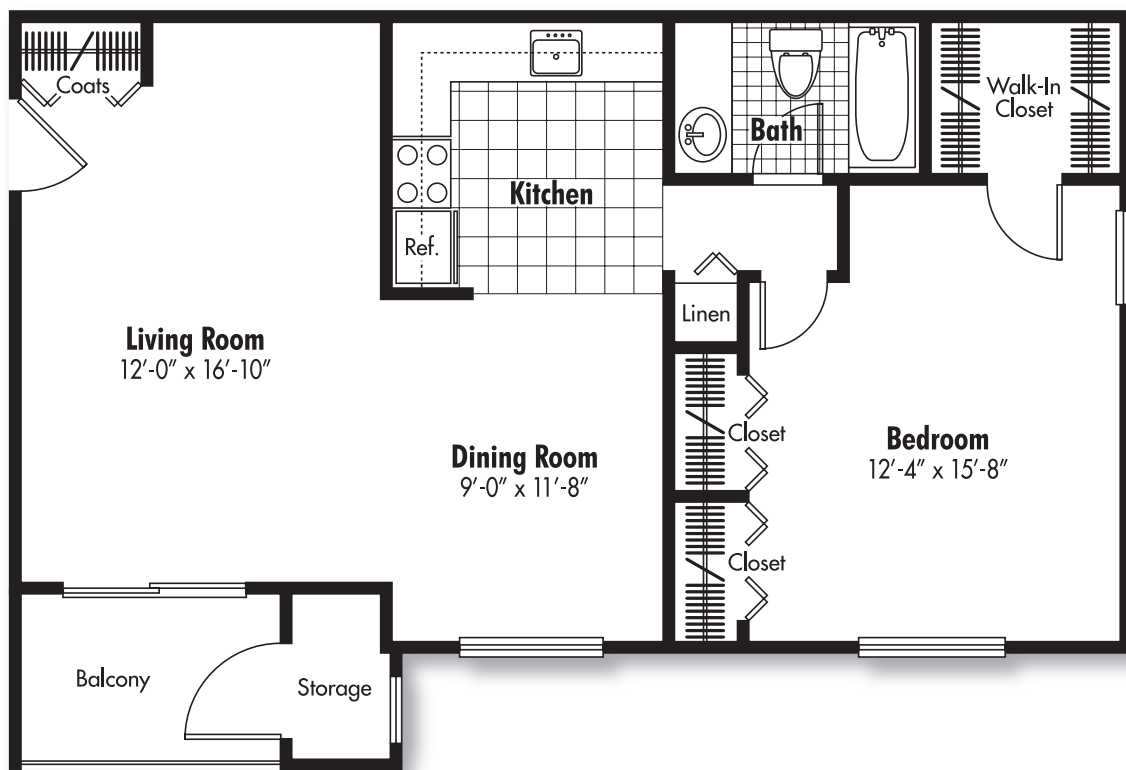

Village Manor

A·P·A·R·T·M·E·N·T·S

THE ASTON
Studio/1 Bath
375 Sq. Ft.

Village Manor

A·P·A·R·T·M·E·N·T·S

THE BEDFORD

1 Bedroom/1 Bath

465 Sq. Ft.

THE EDDINGTON

1 Bedroom/1 Bath

650 Sq. Ft.

Village Manor

A·P·A·R·T·M·E·N·T·S

THE ESSEX

1 Bedroom/1 Bath

Premium End View Location

650 Sq. Ft.

Village Manor

A·P·A·R·T·M·E·N·T·S

THE FARNSWORTH

1 Bedroom/1 Bath

Premium End View Location

750 Sq. Ft.

Village Manor

A·P·A·R·T·M·E·N·T·S

THE HALSTON

2 Bedroom/1 Bath

900 Sq. Ft.