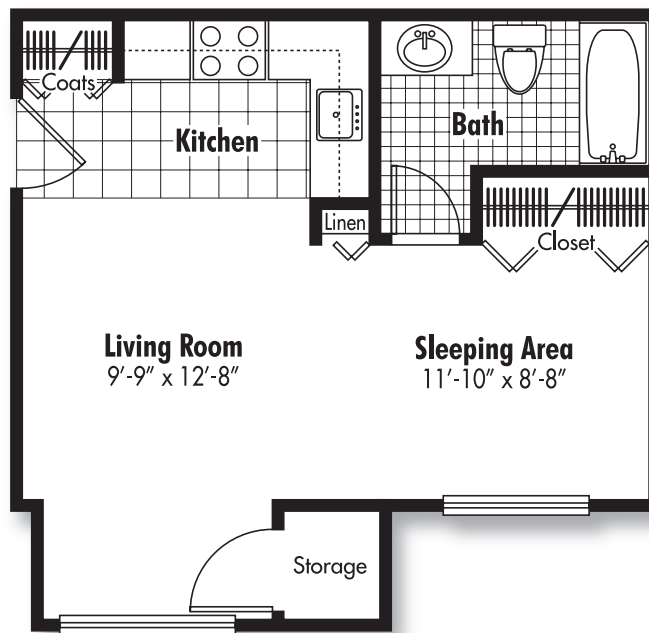

Village Manor

A·P·A·R·T·M·E·N·T·S

THE ASTON
Studio/1 Bath
375 Sq. Ft.

Village Manor

A·P·A·R·T·M·E·N·T·S

THE BEDFORD

1 Bedroom/1 Bath

465 Sq. Ft.

Village Manor

A·P·A·R·T·M·E·N·T·S

THE CAMDEN

1 Bedroom/1 Bath

Premium End View Location

525 Sq. Ft.

Village Manor

A·P·A·R·T·M·E·N·T·S

THE CHELSEA

1 Bedroom/1 Bath

500 Sq. Ft.

Village Manor

A·P·A·R·T·M·E·N·T·S

THE DEVONSHIRE

1 Bedroom/1 Bath

Premium End View Location

550 Sq. Ft.

Village Manor

A·P·A·R·T·M·E·N·T·S

THE DALTON

1 Bedroom/1 Bath

525-550 Sq. Ft.

Village Manor

A·P·A·R·T·M·E·N·T·S