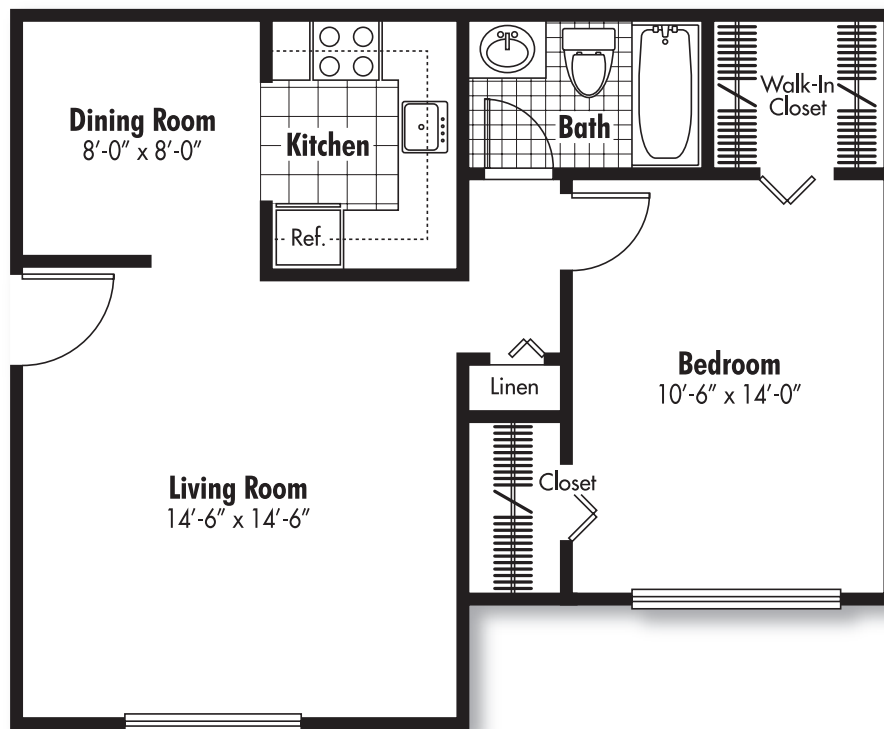

THE CHELSEA

1 Bedroom/1 Bath

500 Sq. Ft.

Village Manor

A·P·A·R·T·M·E·N·T·S

THE DEVONSHIRE

1 Bedroom/1 Bath

Premium End View Location

550 Sq. Ft.

Village Manor

A·P·A·R·T·M·E·N·T·S

THE DALTON

1 Bedroom/1 Bath

525-550 Sq. Ft.

Village Manor

A·P·A·R·T·M·E·N·T·S

THE EDDINGTON

1 Bedroom/1 Bath

650 Sq. Ft.

Village Manor

A·P·A·R·T·M·E·N·T·S

THE ESSEX

1 Bedroom/1 Bath

Premium End View Location

650 Sq. Ft.

Village Manor

A·P·A·R·T·M·E·N·T·S

THE FARNSWORTH

1 Bedroom/1 Bath

Premium End View Location

750 Sq. Ft.

Village Manor