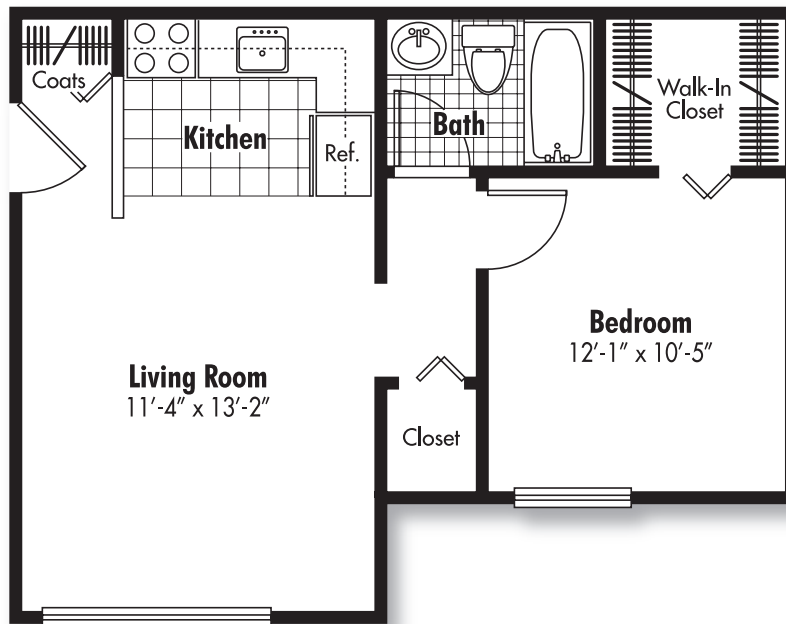

Village Manor

A·P·A·R·T·M·E·N·T·S

THE ASTON
Studio/1 Bath
375 Sq. Ft.

Village Manor

A·P·A·R·T·M·E·N·T·S

THE BEDFORD

1 Bedroom/1 Bath

465 Sq. Ft.

Village Manor

A·P·A·R·T·M·E·N·T·S

THE CAMDEN

1 Bedroom/1 Bath

Premium End View Location

525 Sq. Ft.

Village Manor

A·P·A·R·T·M·E·N·T·S

THE CHELSEA

1 Bedroom/1 Bath

500 Sq. Ft.

Village Manor

A·P·A·R·T·M·E·N·T·S

THE DEVONSHIRE

1 Bedroom/1 Bath

Premium End View Location

THE EDDINGTON

1 Bedroom/1 Bath

650 Sq. Ft.

Village Manor

A·P·A·R·T·M·E·N·T·S

THE ESSEX

1 Bedroom/1 Bath

Premium End View Location