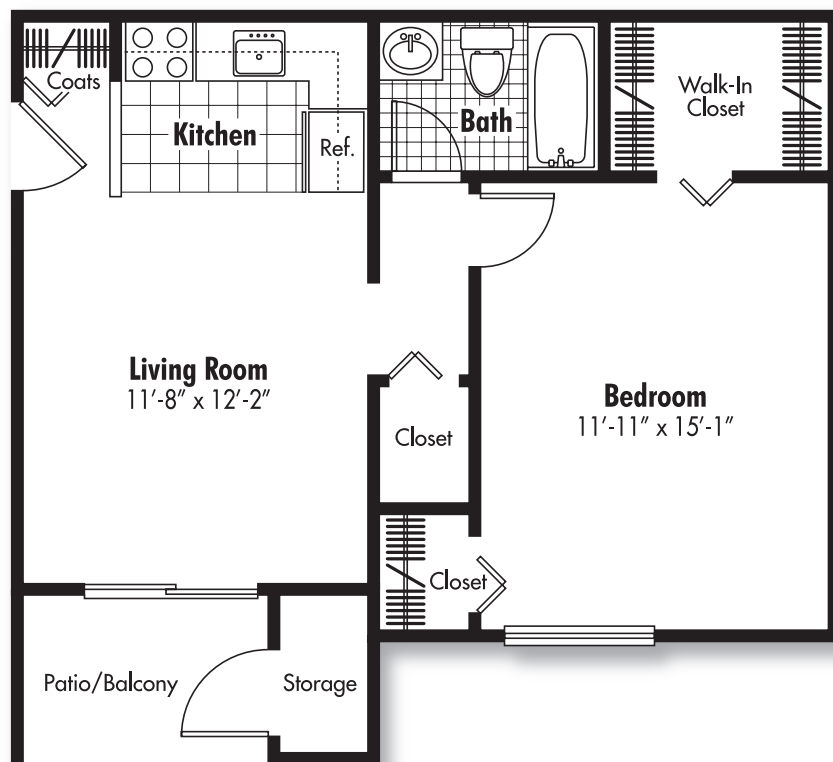

Village Manor

A·P·A·R·T·M·E·N·T·S

THE ASTON
Studio/1 Bath
375 Sq. Ft.

Village Manor

A·P·A·R·T·M·E·N·T·S

THE BEDFORD

1 Bedroom/1 Bath

465 Sq. Ft.

Village Manor

A·P·A·R·T·M·E·N·T·S

THE CAMDEN

1 Bedroom/1 Bath

Premium End View Location

525 Sq. Ft.

Village Manor

A·P·A·R·T·M·E·N·T·S

THE CHELSEA

1 Bedroom/1 Bath

500 Sq. Ft.

Village Manor

A·P·A·R·T·M·E·N·T·S

THE DEVONSHIRE

1 Bedroom/1 Bath

Premium End View Location

550 Sq. Ft.

Village Manor

A·P·A·R·T·M·E·N·T·S

THE DALTON

1 Bedroom/1 Bath

525-550 Sq. Ft.

Village Manor

A·P·A·R·T·M·E·N·T·S