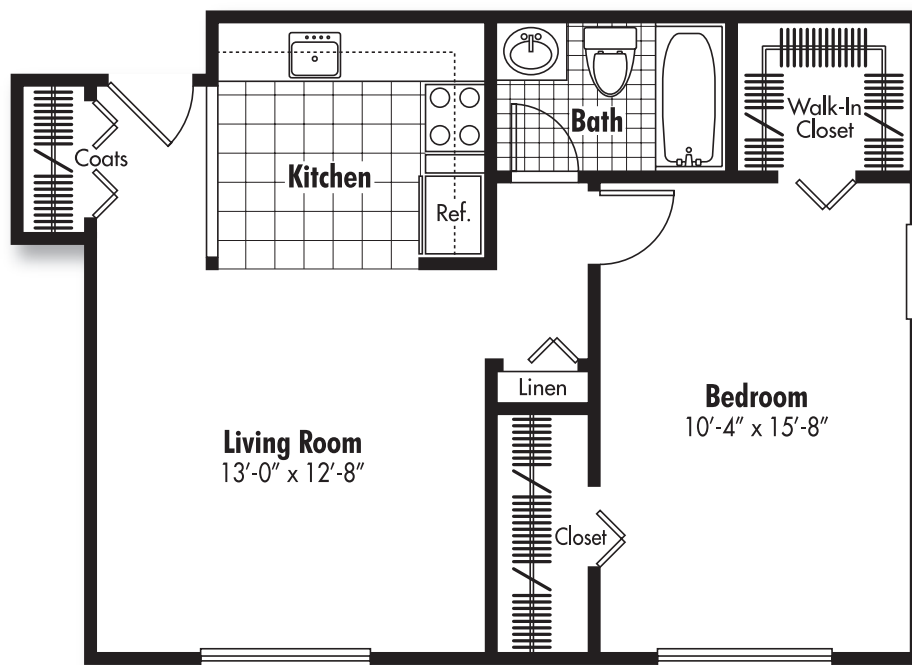

Village Manor

A·P·A·R·T·M·E·N·T·S

THE ASTON
Studio/1 Bath
375 Sq. Ft.

Village Manor

A·P·A·R·T·M·E·N·T·S

THE BEDFORD

1 Bedroom/1 Bath

465 Sq. Ft.

Village Manor

A·P·A·R·T·M·E·N·T·S

THE CAMDEN

1 Bedroom/1 Bath

Premium End View Location

525 Sq. Ft.

Village Manor

A·P·A·R·T·M·E·N·T·S

THE CHELSEA

1 Bedroom/1 Bath

500 Sq. Ft.

Village Manor

A·P·A·R·T·M·E·N·T·S

THE DEVONSHIRE

1 Bedroom/1 Bath

Premium End View Location

550 Sq. Ft.

Village Manor

A·P·A·R·T·M·E·N·T·S

THE DALTON

1 Bedroom/1 Bath

525-550 Sq. Ft.

Village Manor

A·P·A·R·T·M·E·N·T·S