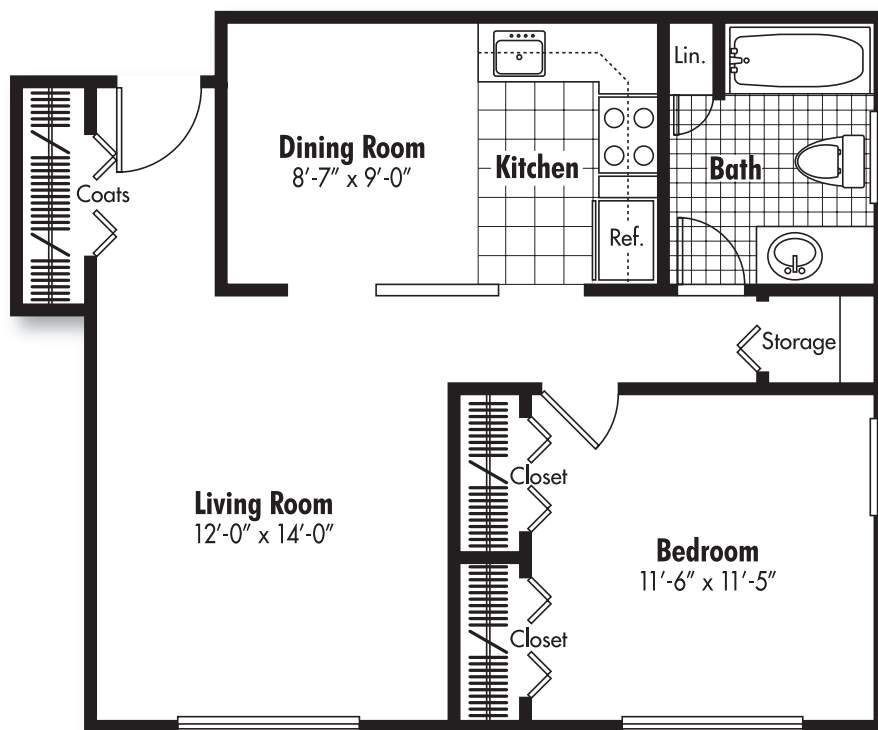

550 Sq. Ft.

Village Manor

A·P·A·R·T·M·E·N·T·S

THE DALTON

1 Bedroom/1 Bath

525-550 Sq. Ft.

Village Manor

A·P·A·R·T·M·E·N·T·S

THE EDDINGTON

1 Bedroom/1 Bath

650 Sq. Ft.

Village Manor

A·P·A·R·T·M·E·N·T·S

THE ESSEX

1 Bedroom/1 Bath

Premium End View Location

650 Sq. Ft.

Village Manor

A·P·A·R·T·M·E·N·T·S

THE FARNSWORTH

1 Bedroom/1 Bath

Premium End View Location

750 Sq. Ft.

Village Manor

A·P·A·R·T·M·E·N·T·S

THE HALSTON

2 Bedroom/1 Bath

900 Sq. Ft.