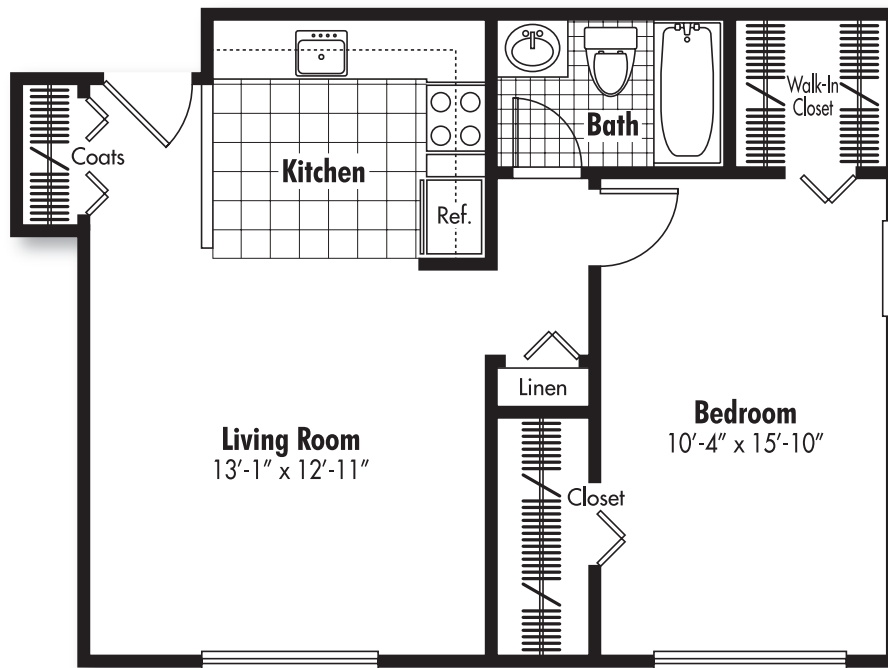

Village Manor

A·P·A·R·T·M·E·N·T·S

THE CAMDEN

1 Bedroom/1 Bath

Premium End View Location

525 Sq. Ft.

Village Manor

A·P·A·R·T·M·E·N·T·S

THE CHELSEA

1 Bedroom/1 Bath

500 Sq. Ft.

Village Manor

A·P·A·R·T·M·E·N·T·S

THE DEVONSHIRE

1 Bedroom/1 Bath

Premium End View Location

550 Sq. Ft.

Village Manor

A·P·A·R·T·M·E·N·T·S

THE DALTON

1 Bedroom/1 Bath

525-550 Sq. Ft.

Village Manor

A·P·A·R·T·M·E·N·T·S

THE EDDINGTON

1 Bedroom/1 Bath

650 Sq. Ft.

Village Manor

A·P·A·R·T·M·E·N·T·S

THE ESSEX

1 Bedroom/1 Bath

Premium End View Location