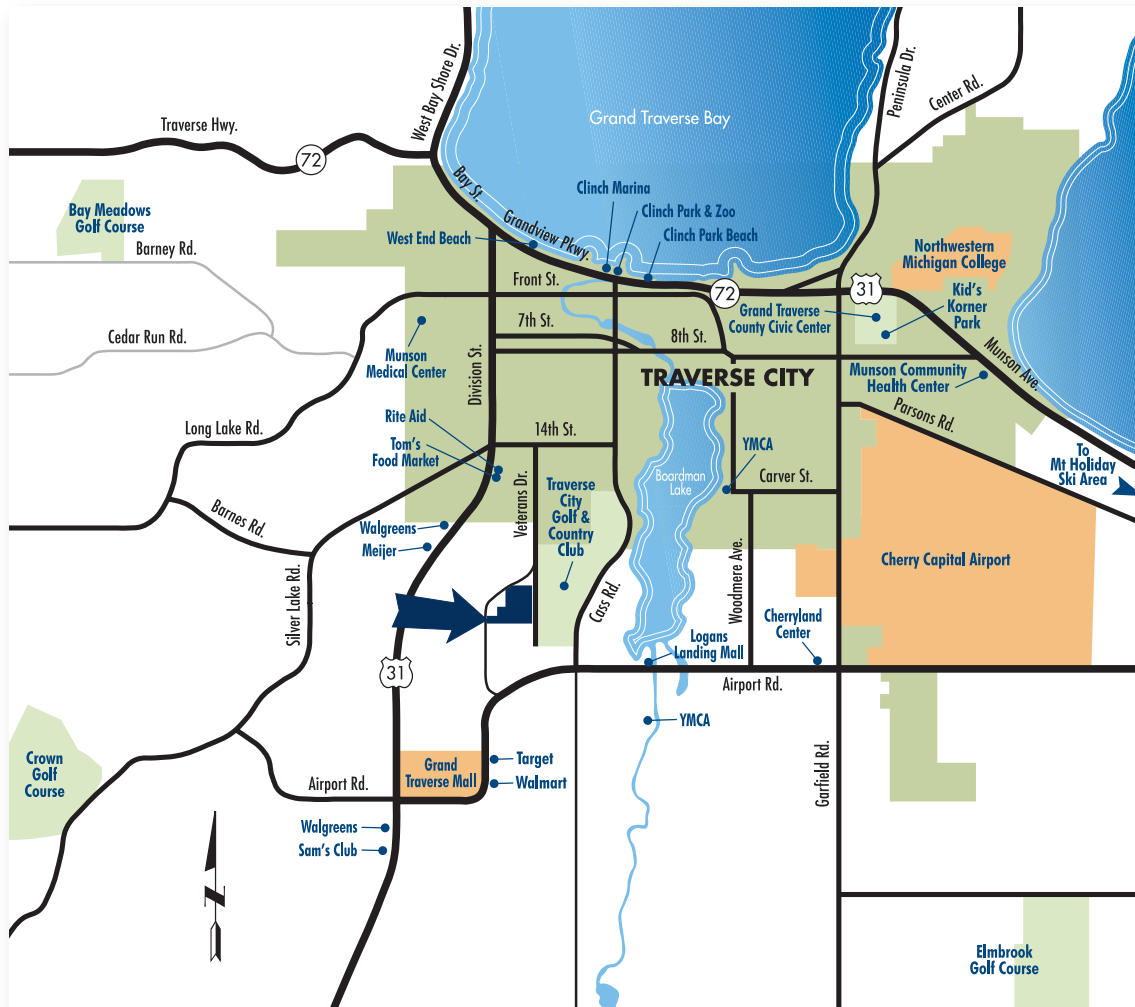

HARBOUR RIDGE

Close to everything you need.

Harbour Ridge is ideally located in the heart of Traverse City, Michigan.

Every convenience is right at hand—in addition to the vacation attractions of golf, skiing, boating, fishing, parks and beaches, the area offers friendly local merchants, acclaimed medical facilities, public transportation and esteemed schools. Grand Traverse Bay is just down the road. At Harbour Ridge, your home is a destination!