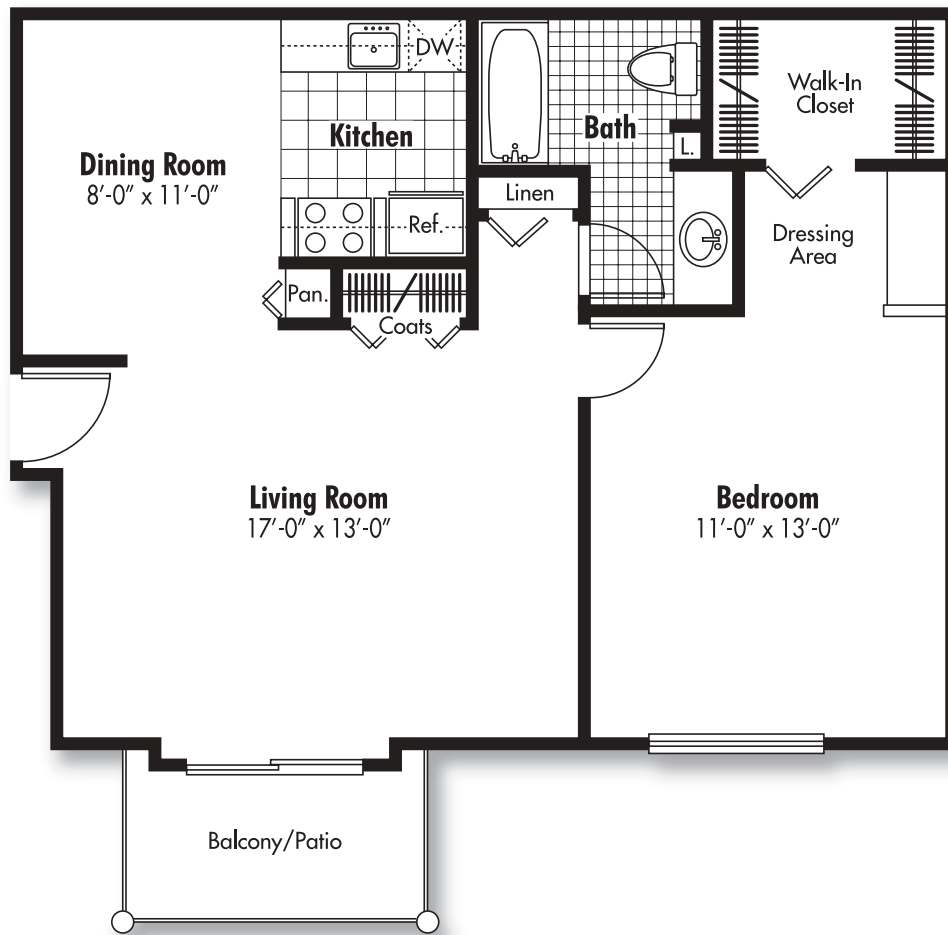

COLLINGWOOD

VILLAGE

THE BURLINGWOOD

2 Bedroom/1 Bath

900 Sq. Ft.

COLLINGWOOD

VILLAGE

THE CANDLEWOOD

2 Bedroom/1 Bath

950 Sq. Ft.

COLLINGWOOD

VILLAGE

THE EDGEWOOD

1 Bedroom/1 Bath

730 Sq. Ft.

COLLINGWOOD

VILLAGE

THE GRANDWOOD

1 Bedroom/1 Bath

750 Sq. Ft.

COLLINGWOOD

VILLAGE

THE MOUNTWOOD

2 Bedroom/1 Bath

880 Sq. Ft.