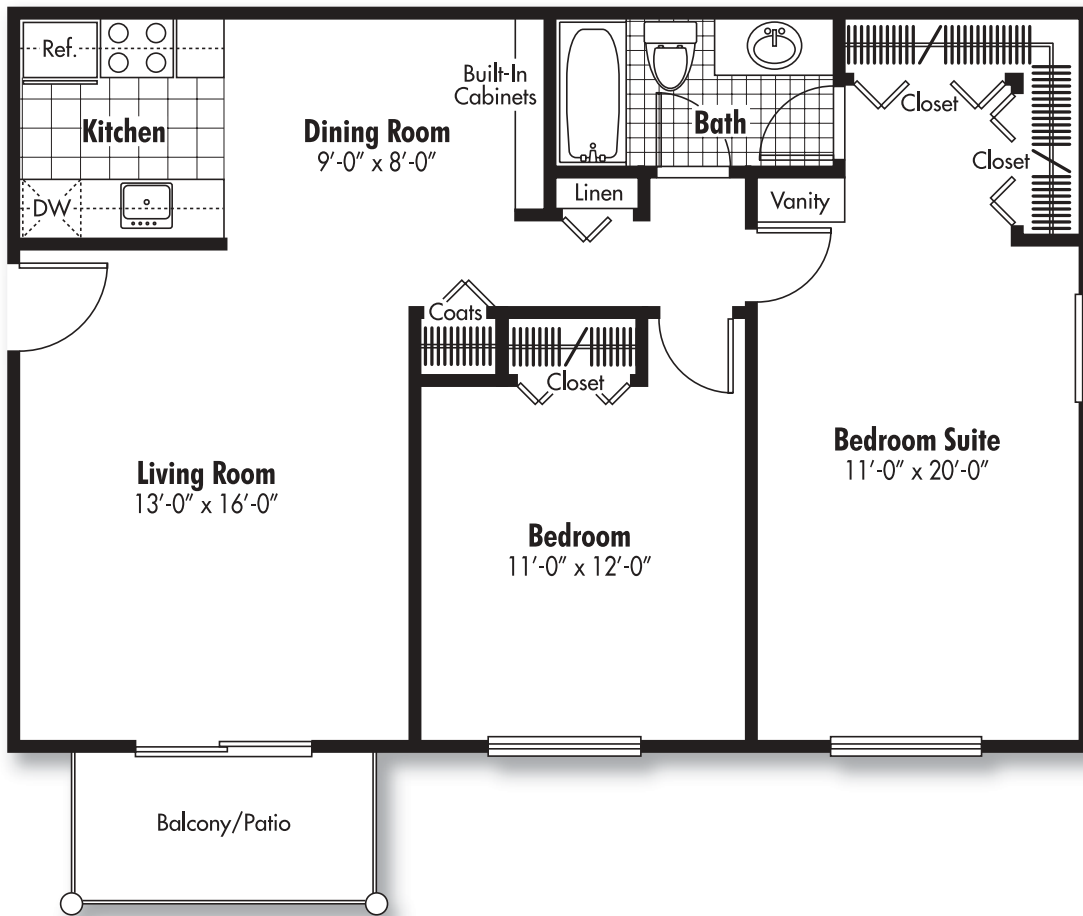

COLLINGWOOD

VILLAGE

THE BURLINGWOOD

2 Bedroom/1 Bath

900 Sq. Ft.

COLLINGWOOD

VILLAGE

THE CANDLEWOOD

2 Bedroom/1 Bath

950 Sq. Ft.

COLLINGWOOD

VILLAGE

THE EDGEWOOD

1 Bedroom/1 Bath

730 Sq. Ft.

COLLINGWOOD

VILLAGE

THE GRANDWOOD

1 Bedroom/1 Bath

750 Sq. Ft.

COLLINGWOOD

VILLAGE

THE MOUNTWOOD

2 Bedroom/1 Bath

880 Sq. Ft.