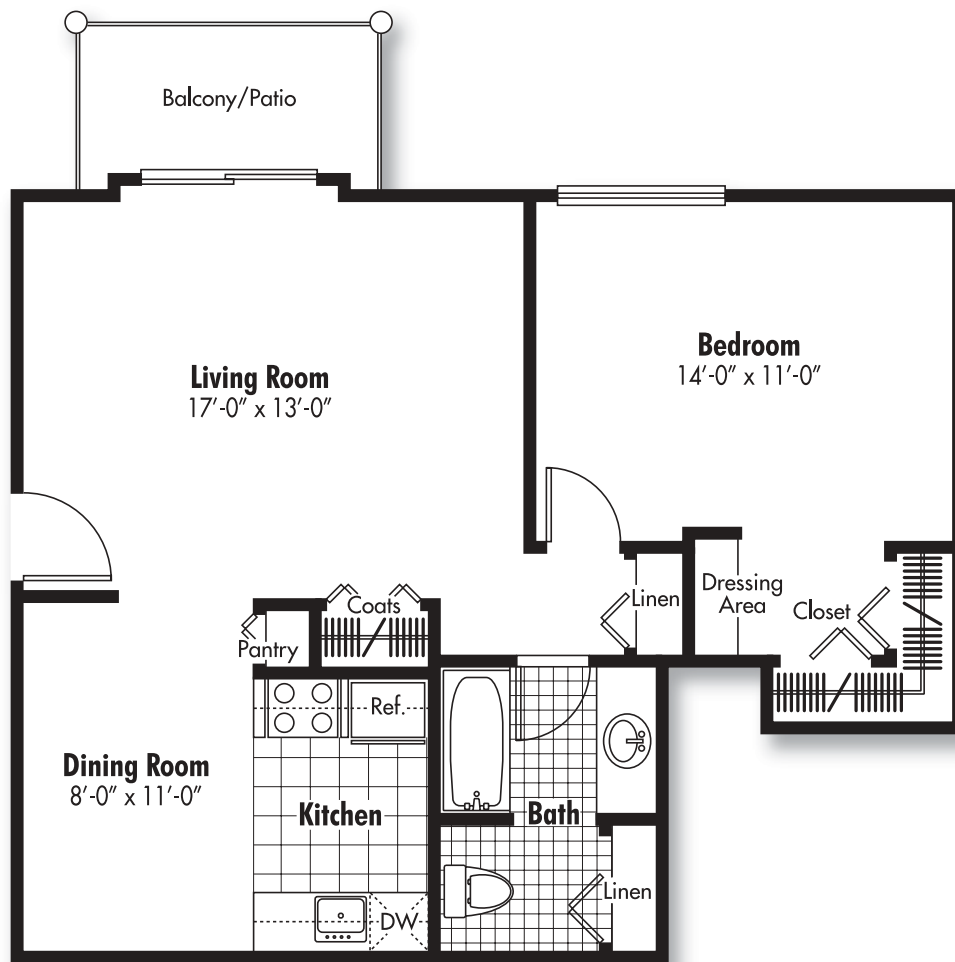

COLLINGWOOD

VILLAGE

THE BURLINGWOOD

2 Bedroom/1 Bath

900 Sq. Ft.

COLLINGWOOD

VILLAGE

THE CANDLEWOOD

2 Bedroom/1 Bath

950 Sq. Ft.

COLLINGWOOD

VILLAGE

THE EDGEWOOD

1 Bedroom/1 Bath

730 Sq. Ft.

COLLINGWOOD

VILLAGE

THE GRANDWOOD

1 Bedroom/1 Bath

750 Sq. Ft.

COLLINGWOOD

VILLAGE

THE MOUNTWOOD

2 Bedroom/1 Bath

880 Sq. Ft.