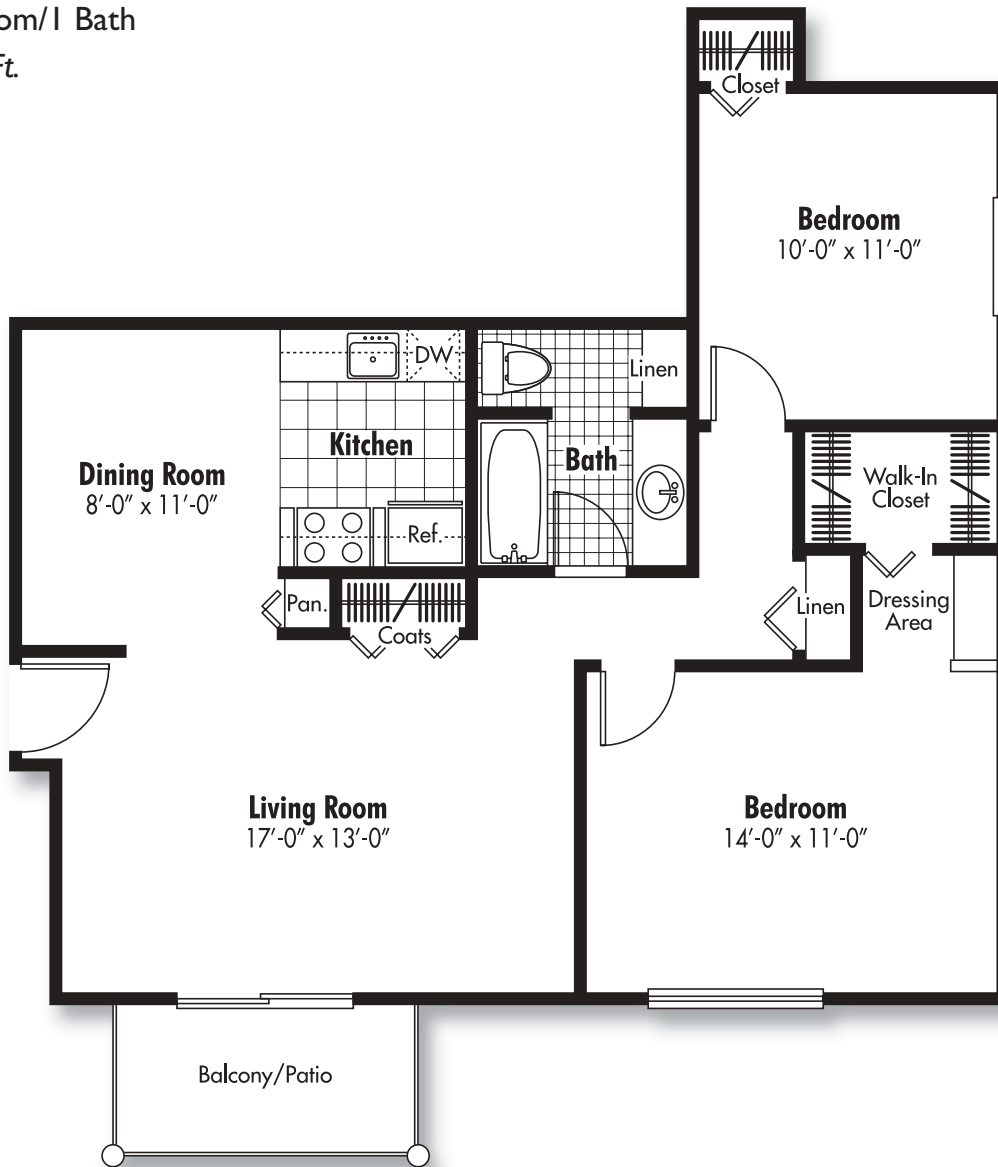

COLLINGWOOD

VILLAGE

THE BURLINGWOOD

2 Bedroom/1 Bath

900 Sq. Ft.

COLLINGWOOD

VILLAGE

THE CANDLEWOOD

2 Bedroom/1 Bath

950 Sq. Ft.

COLLINGWOOD

VILLAGE

THE EDGEWOOD

1 Bedroom/1 Bath

730 Sq. Ft.

COLLINGWOOD

VILLAGE

THE GRANDWOOD

1 Bedroom/1 Bath

750 Sq. Ft.

COLLINGWOOD

VILLAGE

THE MOUNTWOOD

2 Bedroom/1 Bath

880 Sq. Ft.